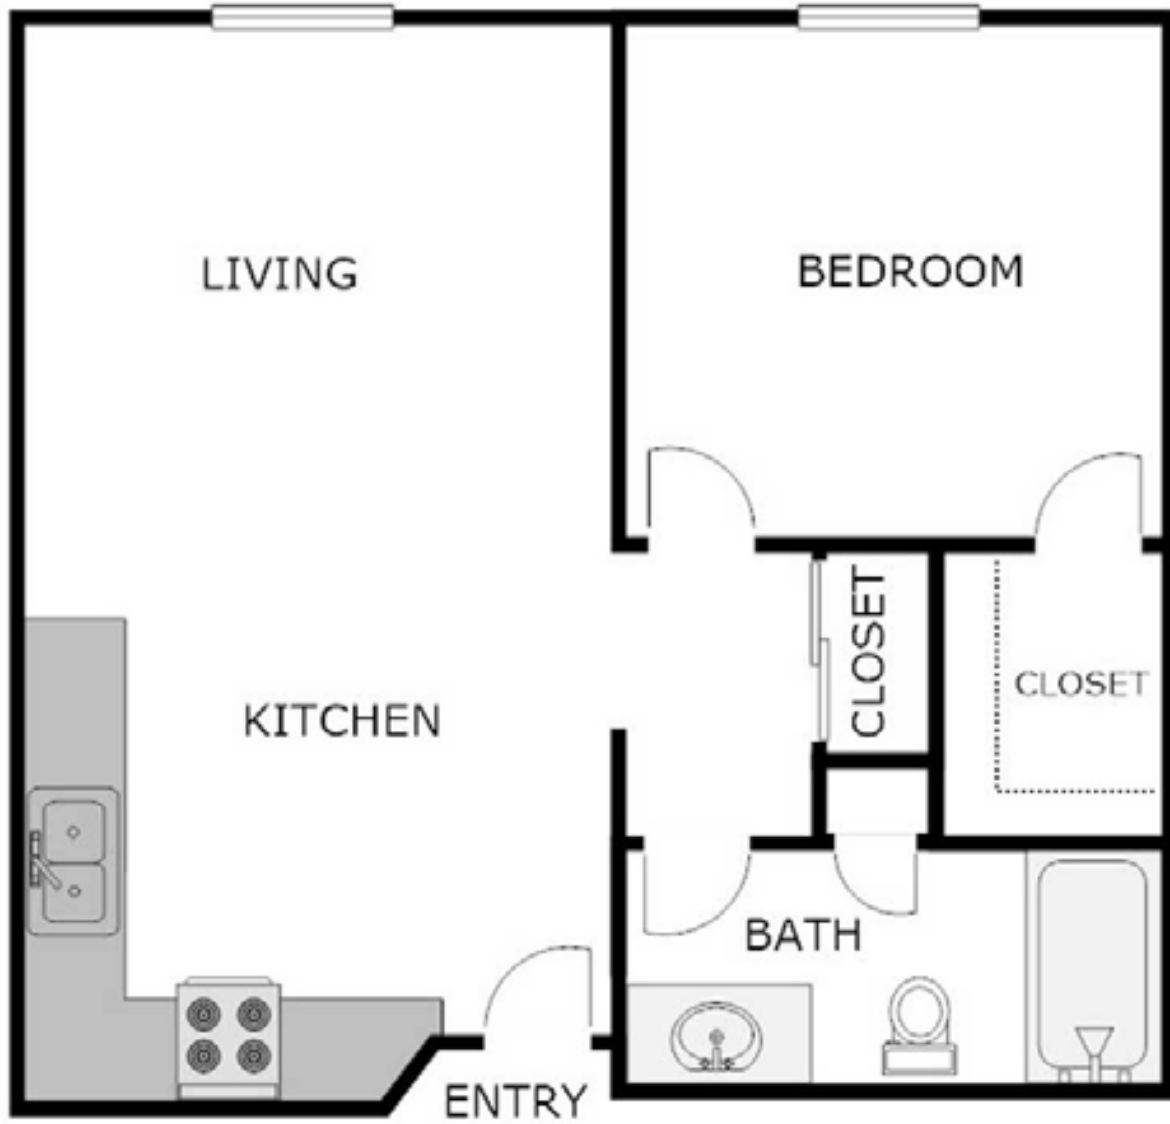

# Maplewood Glen

---

## 1 Bedroom 1 Bath Apartment

713 Sq. Ft.